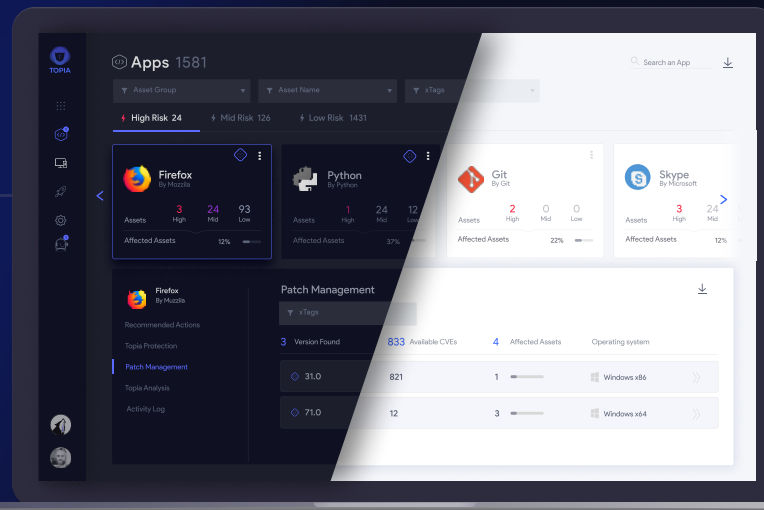

vicarius

COLLEGE  
OF THE  
FLORIDA KEYS

Michelle Adam VP de TI